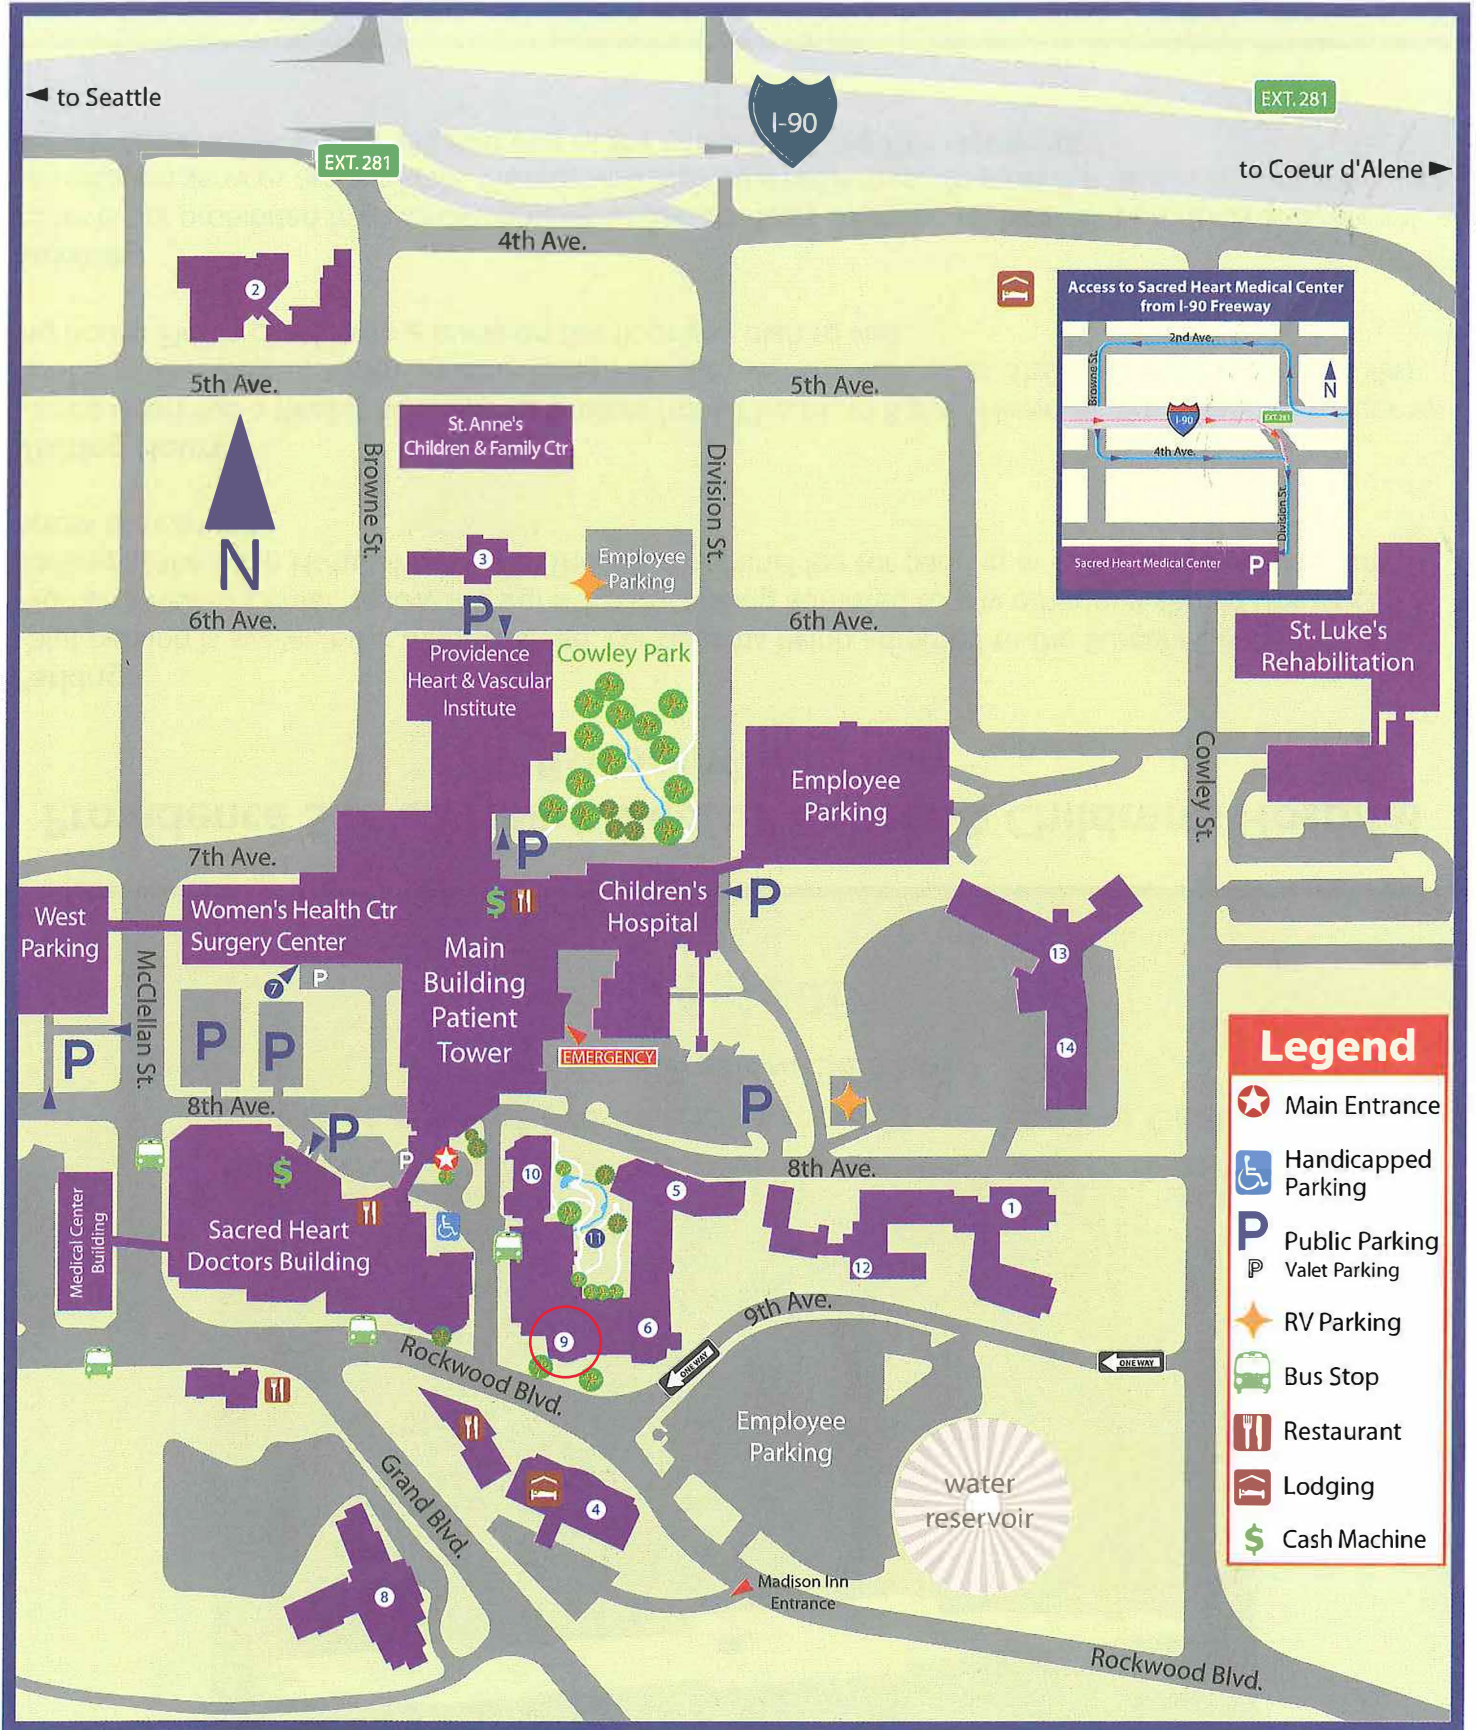

Welcome to Providence Sacred Heart Medical Center & Children's Hospital

- 1 Providence Emilie Court Assisted Living
- 2 Providence Fifth & Browne Medical Building/Providence Wound Care Services
- 3 Health Resource Center
- 4 Madison Inn
- 5 Maria House
- 6 Mother Gamelin Center
- 7 West Tower Entrance/Valet Parking
- 8 PAMI
- 9 Providence Auditorium
- 10 Providence Center for Faith and Healing
- 11 Providence Center Garden
- 12 Providence Health and Services
- 13 Providence St. Joseph Care Center
- 14 Providence Transitional Care Unit